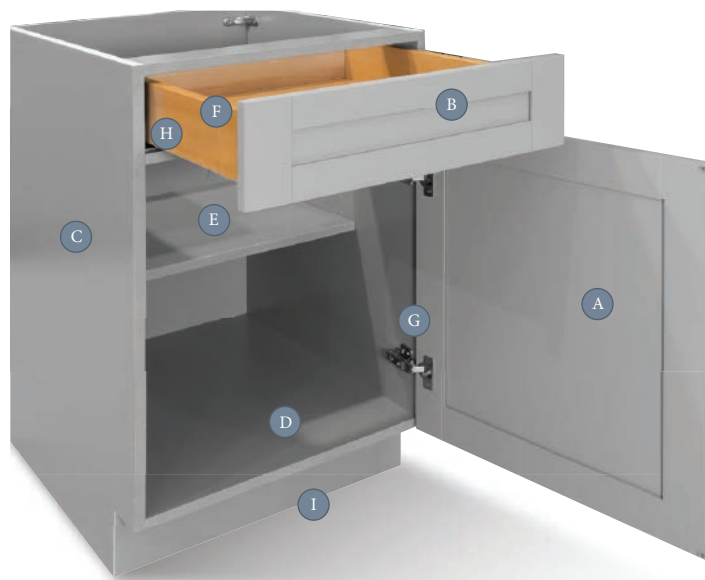

- A Door – ¾” solid wood
- B Drawer Face – ¾” solid wood
- C Cabinet side panel – Panel made of 11 layers ¾” thickness plywood
- D Cabinet bottom & top panel - Panel made of 11 layers ¾” thickness plywood
- E Shelves – Adjustable shelves ¾” thickness made of 11 layers plywood
- F Drawer box - ¾” thick solid wood with dovetail construction.
- G Hinges – 105 degree stainless steel Soft-close hinges
- H Rails - 20” full extension under-mount soft-close rails
- I Toe kick - Made of ¾” thick of plywood
- J Cabinet back panel – ¾” panel with ¾” frame.