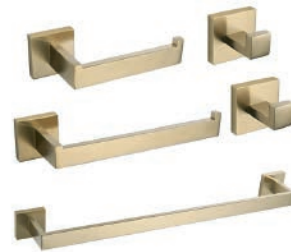

Velimax Series - Gold